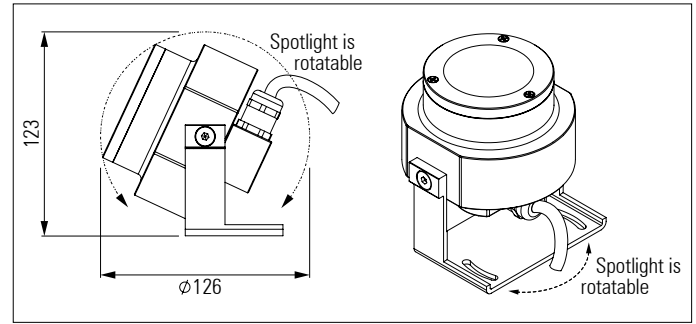

D100 IP65 Spotlight

Exterior LED spotlight range

Machined body version

D100 IP65 Spotlight

Exterior LED spotlight range with integral LV DC to DC driver or remote AC to DC driver

Product description:

The D100 IP65 spotlight range has been developed for use in architectural, landscape and garden lighting applications where powerful, highly controlled lighting effects are required

Each spotlight comprises 4 x Luxeon Z or CZ white-light or RGBW LEDs with a highly efficient colour-blending Gaggione lens, or a single colour-temperature white-light Citizen or Bridgelux LED COB with a Ledil Mirella reflector

A range of Gaggione lenses are available including a 3° ultra-narrow-beam lens

Up to 10 Watts per Spotlight

A wide range of LED colour temperature and CRI options are available

Rotatable in two axes using the adjustable angle brackets. Other mounting brackets are also available including custom designs

Both integral LV DC to DC driver and remote AC to DC driver versions are available - internal driver boards are potted in silicone resin

A wide variety of anti glare, beam control and colour filter accessories are available, including customisable anti-glare snoots which provide excellent visual comfort

Various dimming options available: 1 - 10, DALI, DMX. Separate dimming channel

Satin black, satin white or any RAL colour finish. Machined aluminium body

Up to 800 Lumens per spotlight

Product Code	IP	LED Type	Colour Temp. (K)	CRI	Cover	Optics (°)	Fixing Type	Finish	Anti-glare accessory
D100 IP65 MACHINED REMOTE DRIVER	65	Luxeon: Z LEDs CZ LEDs	27=2,700k 30=3,000k 35=3,500k 40=4,000k 45=4,500k 50=5,000k	80 90 95	Clear Opal	Citizen COB with Ledil reflector: 15°, 30°, 40°, 80°	Adjustable - angle bracket Custom	Black White Any RAL colour	Snoot: Height: 20mm to 150mm (increments of 5 mm) Cut-angle: 0° to 75° (increments of 5°) Honeycomb louvre
D100 IP65 MACHINED INTEGRAL DRIVER		Citizen or Bridgelux LED COB	RGB RGBW RGBA Dynamic white			Luxeon Z LEDs with Gaggione lens: 3°, 5°, 10°, 17°, 5x20° (Guide figures)