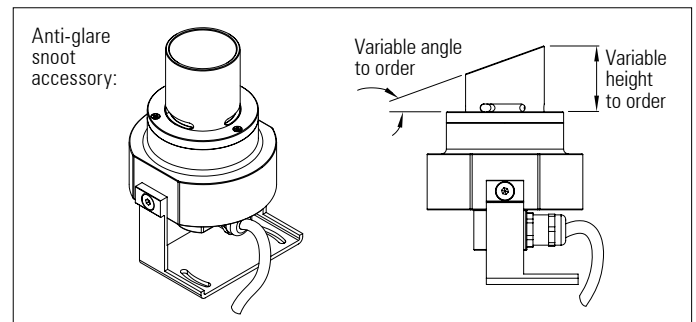

D100 IP65 Spotlight

Exterior LED spotlight range

Machined body version

D100 IP65 Spotlight

Exterior LED spotlight range with integral LV DC to DC driver or remote AC to DC driver

Product description:

The D100 IP65 spotlight range has been developed for use in architectural, landscape and garden lighting applications where powerful, highly controlled lighting effects are required