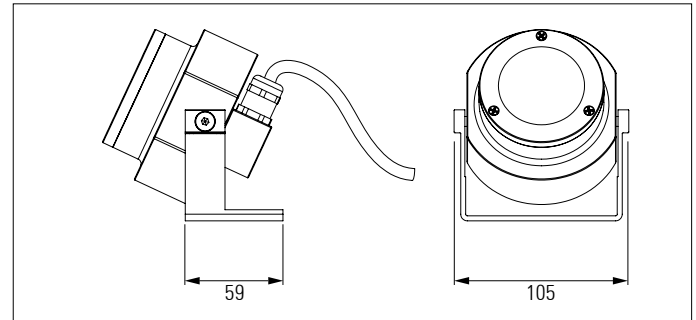

D100 IP65 Spotlight

Exterior LED spotlight range

Machined body version

D100 IP65 Spotlight

Exterior LED spotlight range with integral LV DC to DC driver or remote AC to DC driver

Product description:

The D100 IP65 spotlight range has been developed for use in architectural, landscape and garden lighting applications where powerful, highly controlled lighting effects are required

Each spotlight comprises 4 x Luxeon Z or CZ white-light or RGBW LEDs with a highly efficient colour-blending Gaggione lens, or a single colour-temperature white-light Citizen or Bridgelux LED COB with a Ledil Mirella reflector

A range of Gaggione lenses are available including a 3° ultra-narrow-beam lens

Up to 10 Watts per Spotlight

A wide range of LED colour temperature and CRI options are available

Rotatable in two axes using the adjustable angle brackets. Other mounting brackets are also available including custom designs

Both integral LV DC to DC driver and remote AC to DC driver versions are available - internal driver boards are potted in silicone resin

A wide variety of anti glare, beam control and colour filter accessories are available, including customisable anti-glare snoots which provide excellent visual comfort

Various dimming options available: 1 - 10, DALI, DMX. Separate dimming channel

Satin black, satin white or any RAL colour finish. Machined aluminium body

Up to 800 Lumens per spotlight

Product Code	IP	LED Type	Colour Temp. (K)	CRI	Cover	Optics (°)	Fixing Type	Finish	Anti-glare accessory
D100 IP65 MACHINED REMOTE DRIVER	65	Luxeon: Z LEDs CZ LEDs	27=2,700k 30=3,000k 35=3,500k 40=4,000k 45=4,500k 50=5,000k	80 90 95	Clear Opal	Citizen COB with Ledil reflector: 15°, 30°, 40°, 80°	Adjustable - angle bracket Custom	Black White Any RAL colour	Snoot: Height: 20mm to 150mm (increments of 5 mm) Cut-angle: 0° to 75° (increments of 5°) Honeycomb louvre
D100 IP65 MACHINED INTEGRAL DRIVER		Citizen or Bridgelux LED COB	RGB RGBW RGBA Dynamic white			Luxeon Z LEDs with Gaggione lens: 3°, 5°, 10°, 17°, 5x20° (Guide figures)